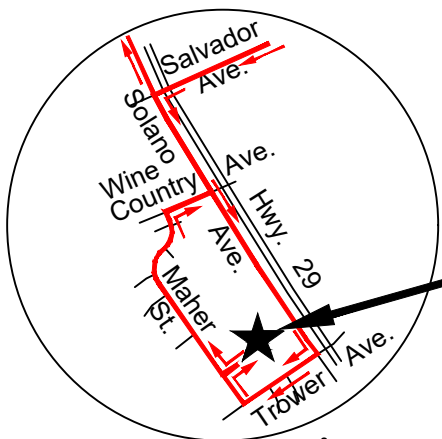

47 MILE "LAKEVIEW LOOP ROUTE"

BLACK MARKERS

BENEFITING :

ALS Network

**NAPA VALLEY
RIDE**
WALK & ROLL TO
CURE ALS

NOTE :

FOLLOW NEW BIKE PATH
FROM CALIFORNIA TO MADISON

Detail

No Scale

**Start /
Finish**

@ Justin - Siena
High School
in Napa Valley

NO SCALE