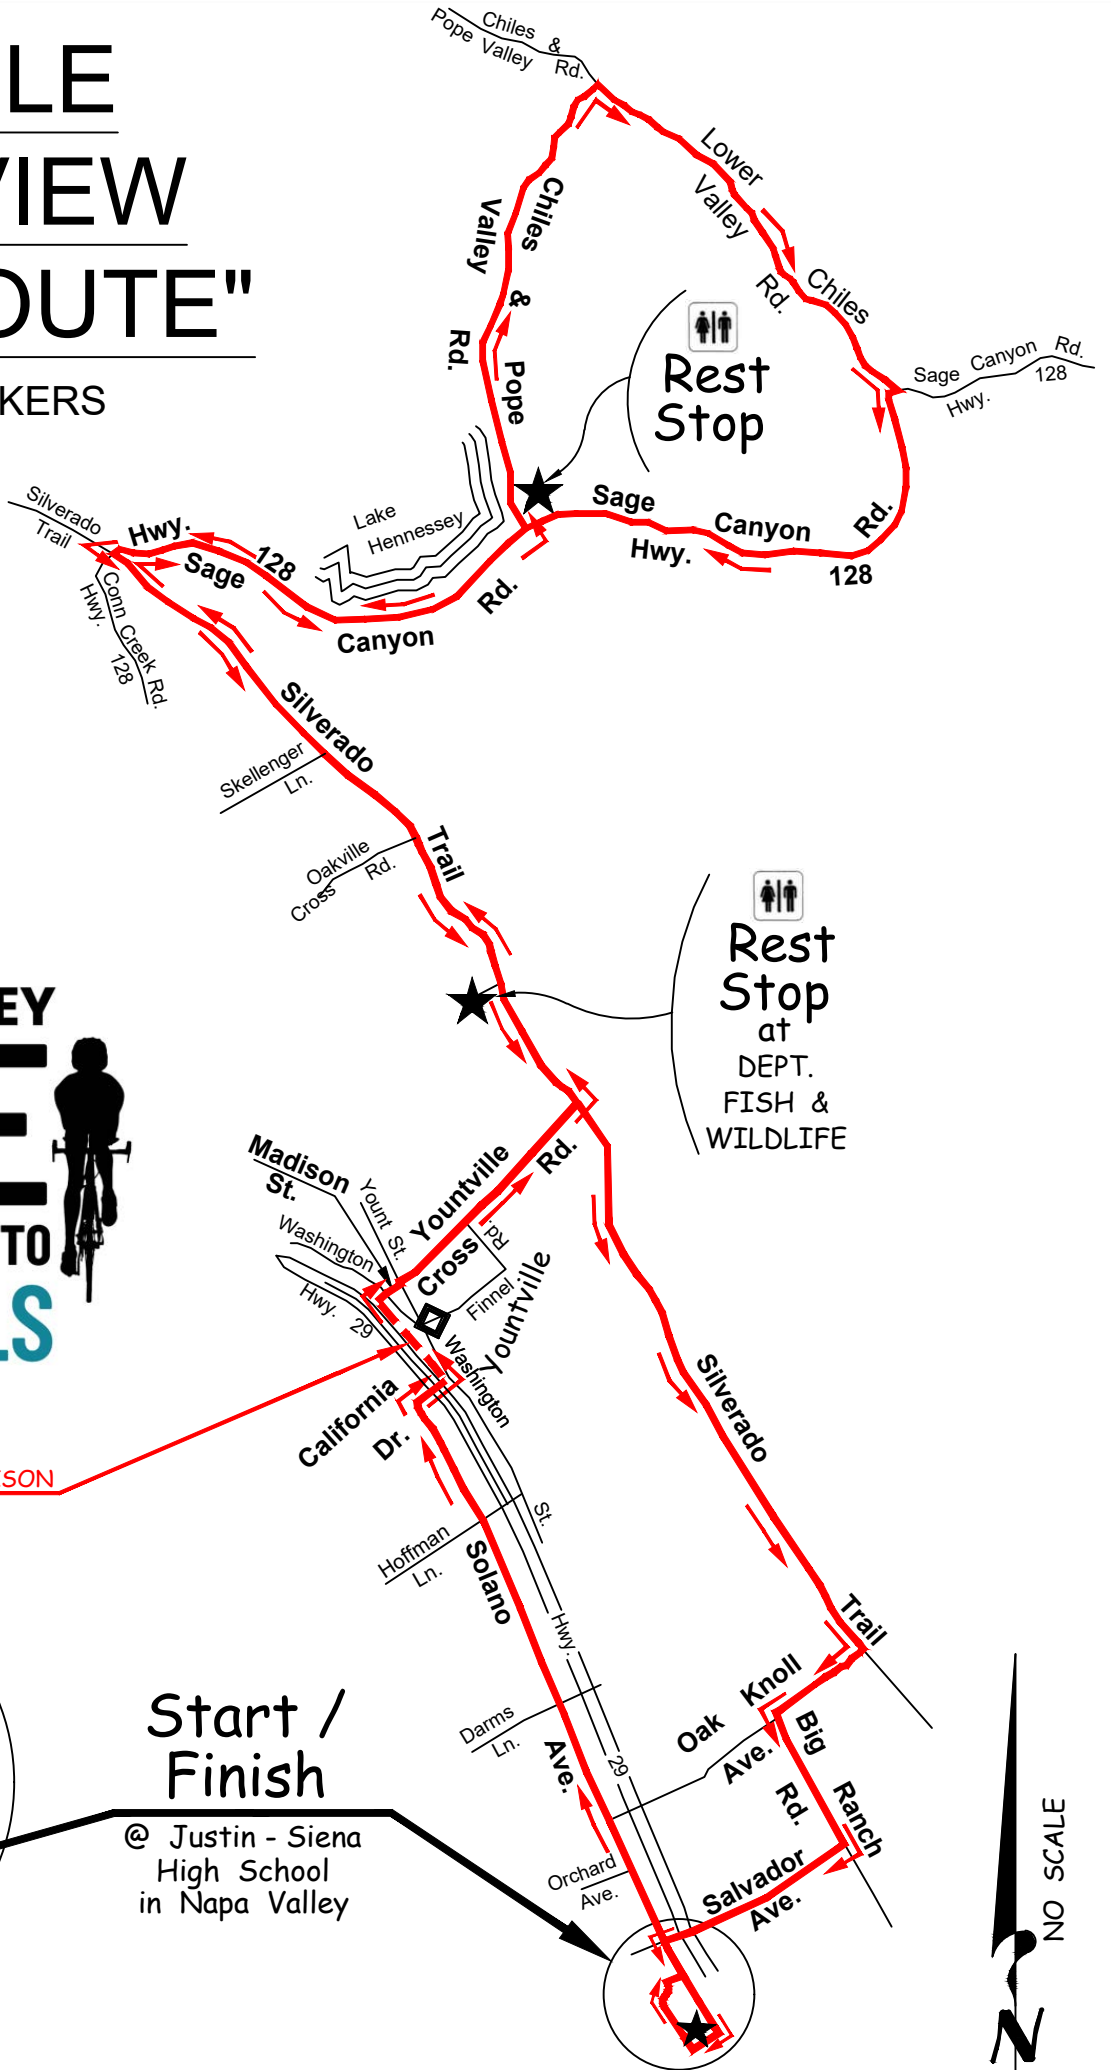

47 MILE "LAKEVIEW LOOP ROUTE"

BLACK MARKERS

BENEFITING :

ALS Network

**NAPA VALLEY
RIDE**
WALK & ROLL TO
CURE ALS

NOTE :

FOLLOW NEW BIKE PATH
FROM CALIFORNIA TO MADISON

Detail

No Scale

**Start /
Finish**

@ Justin - Siena
High School
in Napa Valley

NO SCALE