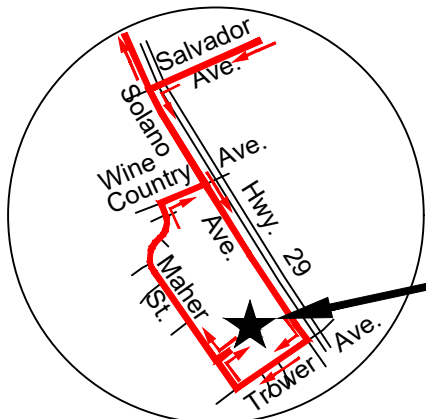

BENEFITING :

ALS Network

**NAPA VALLEY
RIDE
WALK & ROLL TO
CURE ALS**

NOTE :
FOLLOW NEW BIKE PATH
FROM CALIFORNIA TO MADISON

Detail

No Scale

**Start /
Finish**

@ Justin - Siena
High School
in Napa Valley

Rest Stop
at

POPE VALLEY
FARM CENTER

62 MILE

"CHALLENGE"

BLUE MARKERS

Rest Stop
at SW corner
Silverado Tr. &
Deer Park Rd.

**Rest
Stop**

**Rest
Stop**
at
DEPT.
FISH &
WILDLIFE

NO SCALE