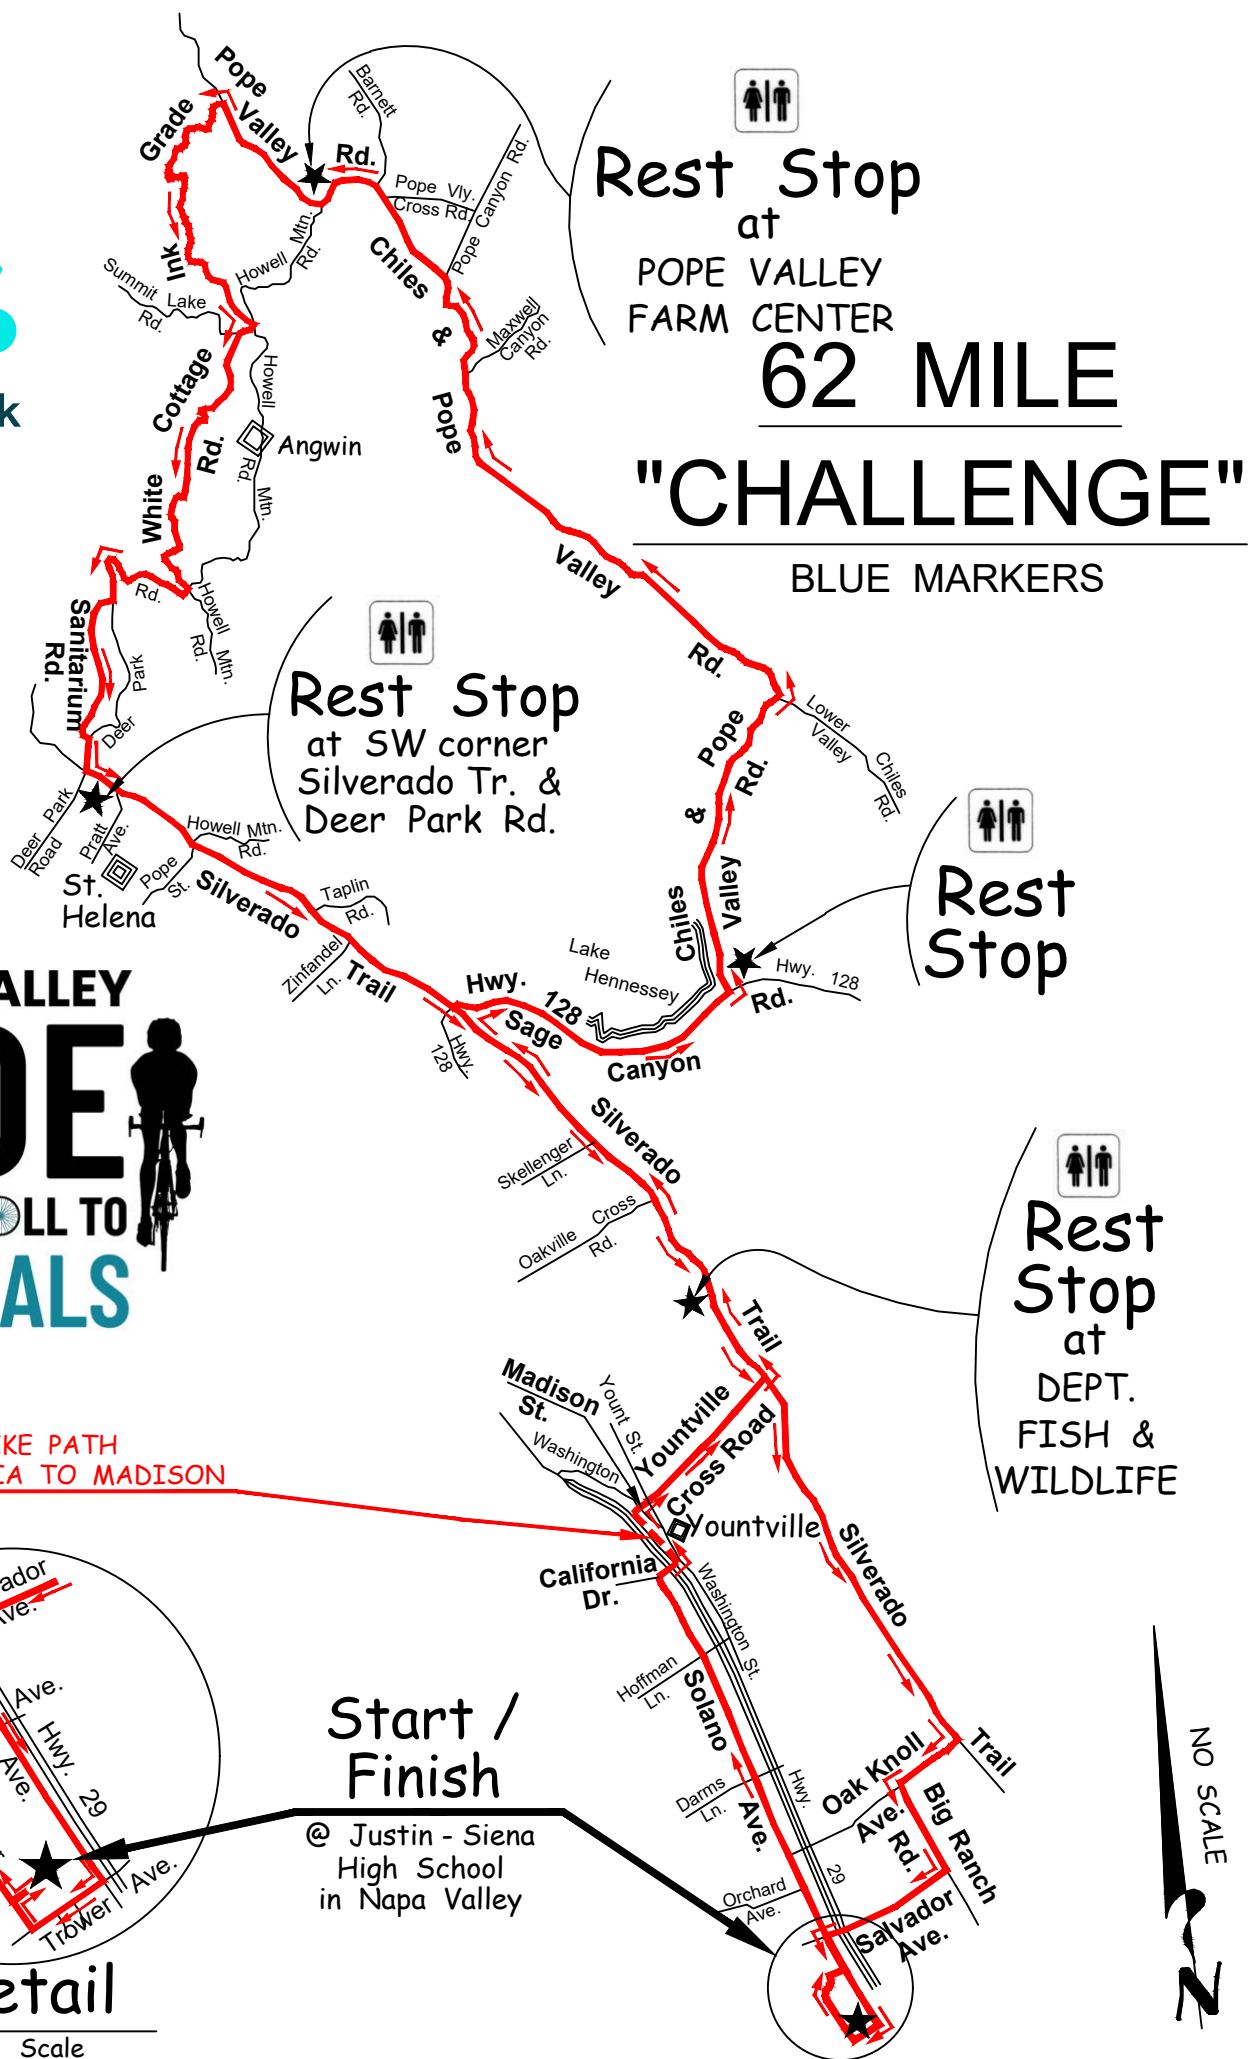

BENEFITING :

ALS Network

**NAPA VALLEY
RIDE
WALK & ROLL TO
CURE ALS**

NOTE :
FOLLOW NEW BIKE PATH
FROM CALIFORNIA TO MADISON

Detail

No Scale

**Start /
Finish**

@ Justin - Siena
High School
in Napa Valley

Rest Stop
at

POPE VALLEY
FARM CENTER

62 MILE

"CHALLENGE"

BLUE MARKERS

Rest Stop
at SW corner
Silverado Tr. &
Deer Park Rd.

**Rest
Stop**

**Rest
Stop**
at
DEPT.
FISH &
WILDLIFE

NO SCALE